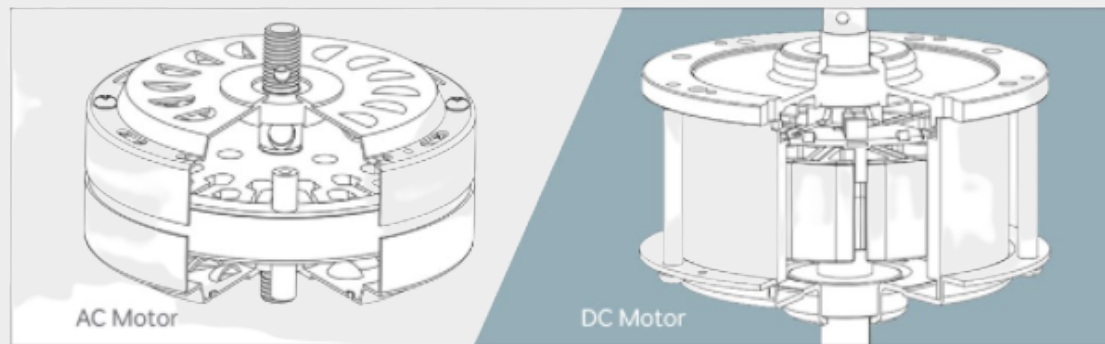

FREQUENTLY ASKED QUESTIONS

What is the difference between a DC motor and an AC motor?

AC Motor Ceiling Fan	DC Motor Ceiling Fan
Cheaper Price	70% more efficient
Wall Mount Switch / Speed Control	Longer Life Span
	Extremely Quiet
	Lighter Motor Allows A Slimmer Fan Design

AC and DC fans are differentiated by the type of electric current they use. An AC motor runs on Alternate Current 220-240V, while a DC motor runs on Direct Current that is converted from Alternate Current by a transformer. Resulting in a decreased quantity of power being utilized. Not only are they more energy efficient but also quieter and cooler than AC motors.