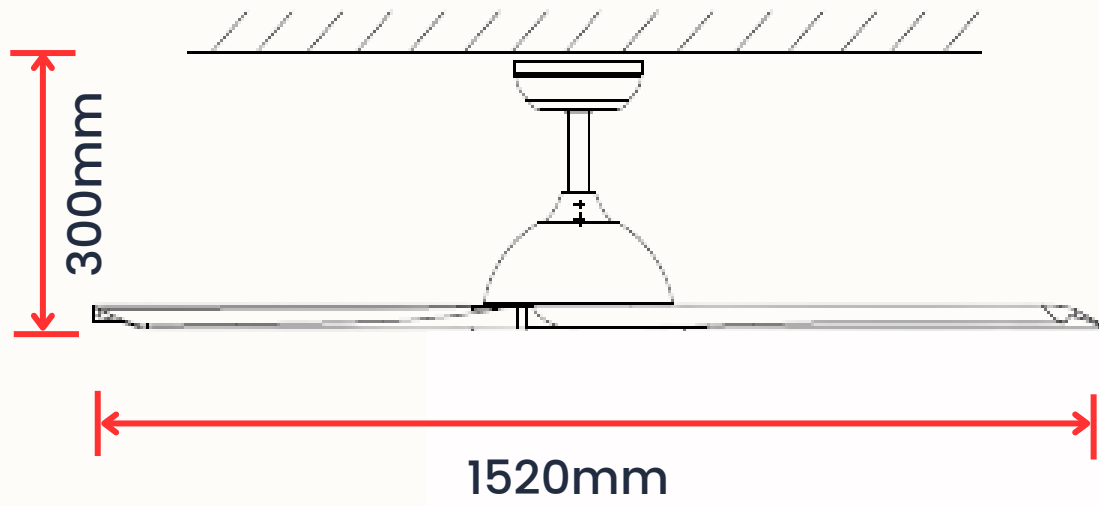

Levante Dimensions

Mistral

/Masterly/

A cool French wind. Transitional, provoking and restoring.

With a sophisticated Scandinavian style, the Mistral ceiling fan will not only cool your surroundings down but will add a beautiful aesthetic nature to your room. The blades are 132cm in diameter and are made from ABS. The Mistral Fan has 5 different wind speeds to cool you down and a reversible option to distribute warm air in the cooler months.