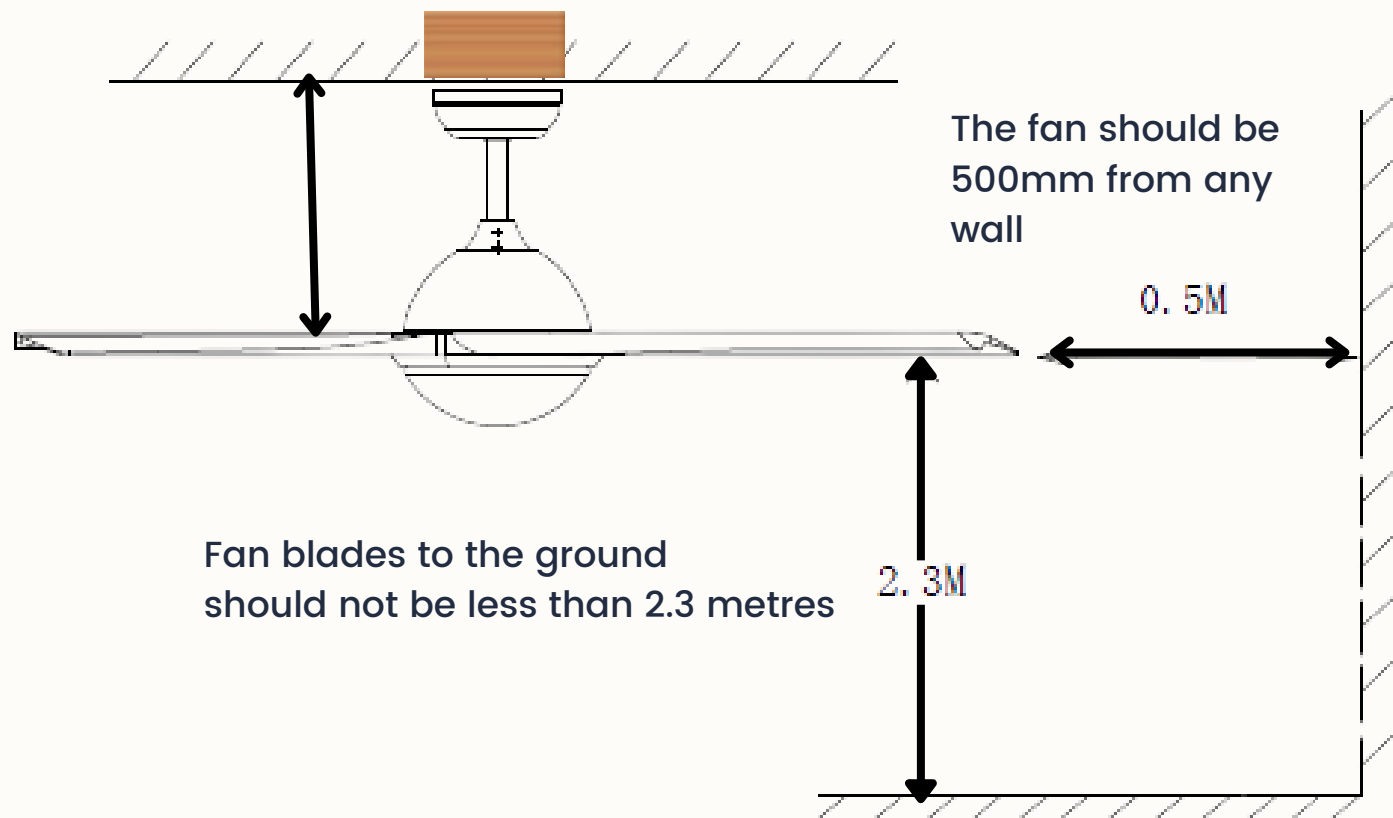

How to Install a Ceiling Fan

The fan mounting plate should be secured to a truss or add a large wooden block to the underside of the ceiling board and secure it between two trusses or roof struts