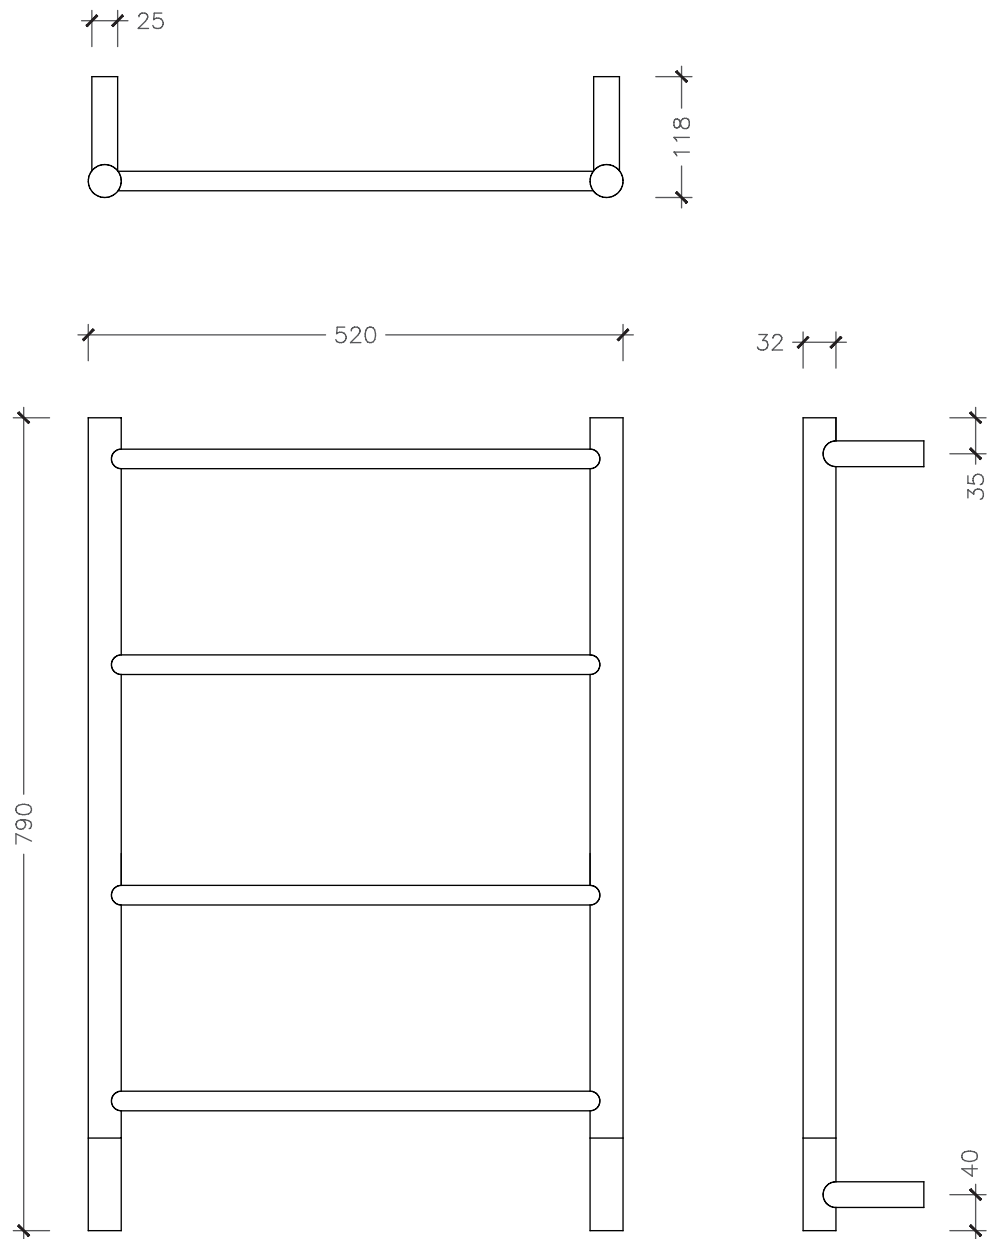

Electric

Easy to Install

Zone 1 Safe

Fluid Filled

Energy Efficient

100% Stainless Steel

International Quality

*The Electrical Outlet (EO) is through either the bottom left or right hand bracket, 40mm up from the bottom of the rail. The EO is to be specified at time of confirming the order.*

**SIZE OPTIONS**  
**HEIGHT x WIDTH**

790 x 520mm

**ELECTRIC**  
**POLISHED**

60 watts

**ELECTRIC**  
**COATED**

90 watts