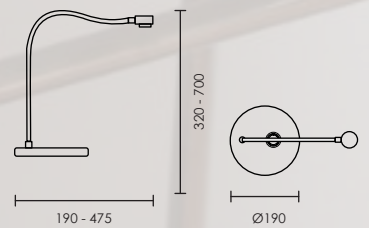

Decorative Table

CAMERA RECHARGEABLE

CAMERA

Table fitting with plastic and metal body and acrylic diffuser.

IP20. Class III.

3W / LED / 200Lm

Charging time: 6 hours. Operating time: 6 hours

30
Black

31
White

CAMERA

Ø190

190 - 475

320 - 700