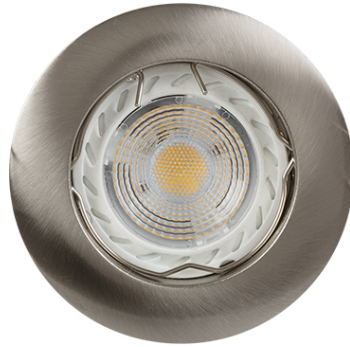

PRODUCT SPECIFICATION SHEET

**D/Light Die Cast Satin Chrome 50w C/O 62mm
12v*****

	COLOUR: Satin Chrome
FITTING MATERIAL: Die Cast Aluminium	IP RATING: 20
CLASS: 3	WATTAGE: 50w
LAMP TYPE: Excl 1 GU5.3 MR16 50w	DEPTH: 25mm
DIAMETER: 78mm	CUTOUT: 62mm